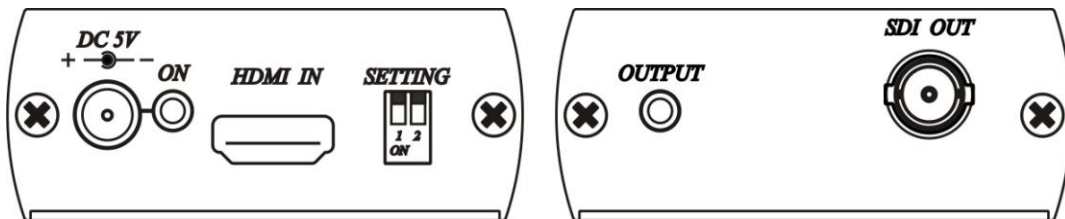

LED Indication:

HE01CT

GREEN	ON	Power & Signal
	FLASH	Power on Not support HDMI input format
BLUE	ON	SDI signal SDI signal output

HE01CR

GREEN		Power
BLUE		SDI signal lock

Panel View:

HE01CT

HE01CR

HE01CT Switch Instruction:

- | | | | |
|---|---|---------|--|
| 1 | ↑ | Support | 480i, 576i, 720p@50/59.94/60Hz, 1080i@50/59.94/60Hz. |
| | ↓ | Support | 480i, 576i, 720p@50/59.94/60Hz, 1080i@50/59.94/60Hz,
1080p@23.98/24/29.97/30/50/59.94/60Hz. |
| 2 | ↑ | Audio | Support LPCM 2 Channels. |
| | ↓ | Audio | Support LPCM 7.1 Channels. |

Specification:

ITEM NO.	HE01CT	HE01CR
Video Resolution	480i, 576i, 720p@50/59.94/60Hz, 1080i@50/59.94/60Hz, 1080p@23.98/24/29.97/30/50/59.94/60Hz	
Audio Support	LPCM 7.1 Channels, 48Khz, 16 / 20 / 24Bit	
HDMI Connector	HDMI Type A	
SDI Connector	BNC 75Ω	
Power Consumption	850mA (Max)	750mA (Max)
Power Supply	Switching DC5V 2AMP	
Temperature	Operation: 0 to 55°C, Storage: -20 to 85°C, Humidity: up to 95%	
Dimensions	67 x 110 x 27 (mm)	
Weight	190 g	185 g