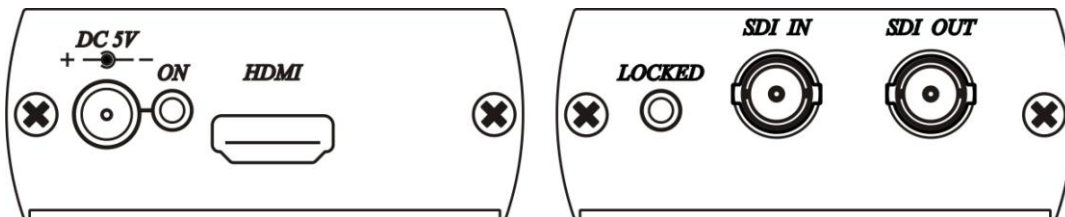

LED Indication:

HE01CT

GREEN	ON	Power & Signal
	FLASH	Power on Not support HDMI input format
BLUE	ON	SDI signal SDI signal output

HE01CR

GREEN		Power
BLUE		SDI signal lock

Panel View:

HE01CT

HE01CR

HE01CT Switch Instruction:

- | | | | |
|---|---|---------|--|
| 1 | ↑ | Support | 480i, 576i, 720p@50/59.94/60Hz, 1080i@50/59.94/60Hz. |
| | ↓ | Support | 480i, 576i, 720p@50/59.94/60Hz, 1080i@50/59.94/60Hz,
1080p@23.98/24/29.97/30/50/59.94/60Hz. |
| 2 | ↑ | Audio | Support LPCM 2 Channels. |
| | ↓ | Audio | Support LPCM 7.1 Channels. |