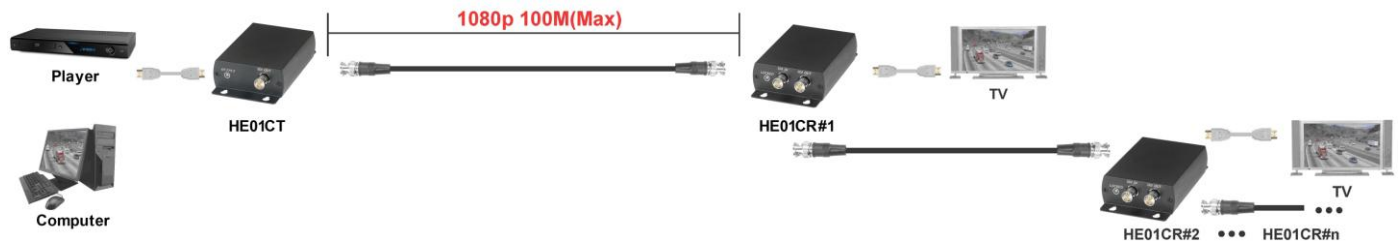

HDMI over Coax Extender

ITEM NO.: HE01C HDMI over Coax Extender

HE01C is design to send or distribute HDMI 1080p signal to one or many HDTVS over a single coaxial cable. Benefit to use existing coax wiring or to take advantage of the long range and daisy-chaining capabilities in any installation. The basic system works as a high performance HDMI over coax extender, or add additional HE01CR receivers to accommodate additional monitors.

Features:

- Send HDMI signal over single coaxial cable up to 100 Meters at 1080p solution.
- Support video signal NTSC, PAL, 720p, 1080i, 1080p.
- **Support daisy chain multiple remote displays. (Model no: HE01CR Receiver)**
- **Support HDMI 7.1 Channel audio.**
- **Option model: HE01CR Receiver.**

Installation:

Recommend Cable:

To send HD video must use coaxial cable with Bandwidth at least 1.5G , to send Full HD video must use coaxial cable with bandwidth at least 3G.

Link cable recommend to use high quality 75Ω Coaxial Cable & BNC connector , to use low quality coaxial cable may case signal loss and effect transmission distance and reliability.

Working Distance:

Max. distance via high quality 75Ω Coaxial Cable (Belden 1505A Testing)	
SD (480i,576i resolution) (270Mbps)	300M
HD (720p, 1080i, 1080p@24/25/30Hz resolution) (1.45Gbps)	200M
Full HD (1080p@50/60Hz) resolution (2.97Gbps)	100M